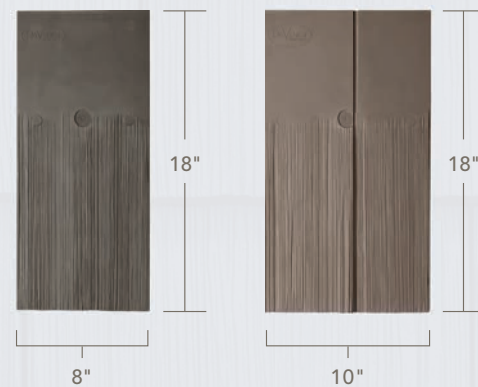

DaVinci Hand-Split Shake Siding

WIDTHS	THICKNESS AT BUTT	WEIGHT/SQUARE
8", 10"	5/8"	8" (307 lbs)

Building Code & Testing Approvals: ICC-ES ESR-4418; Miami-Dade County, FL; ASTM D7254; and WUI

DAVINCI ROOFSCAPES