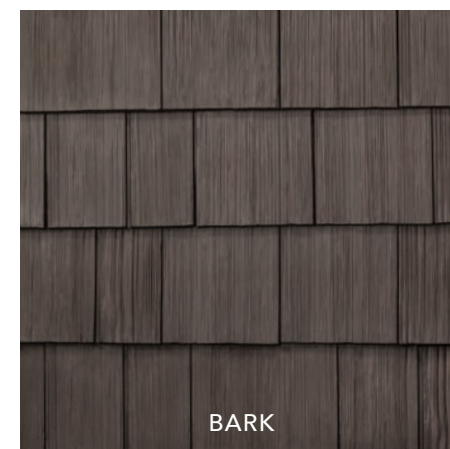

SLATE BLUE

BARK