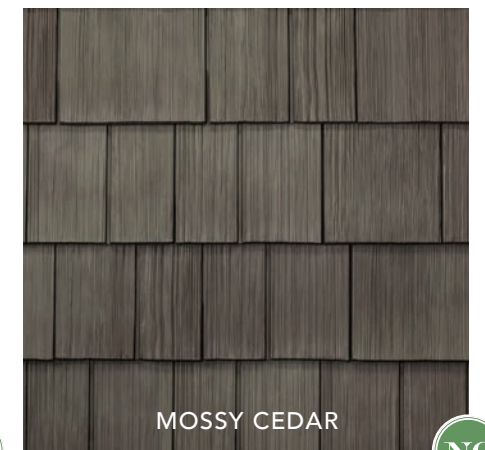

DaVinci's Hand-Split Siding provides the craftsmanship and authenticity of natural, hand-split cedar with the advantages of color stability and a lifetime warranty. Our versatile design guarantees you can meet your vision.

As our name implies, our ability to blend colors and create drama is unparalleled.

AGED CEDAR

BLACK OAK

MOSSY CEDAR

SLATE BLUE

**IF YOU'RE LOOKING
FOR FLAWLESS
REPLICATION AND
TIMELESS BEAUTY,
DAVINCI SIDING IS
YOUR PERFECT MATCH.**