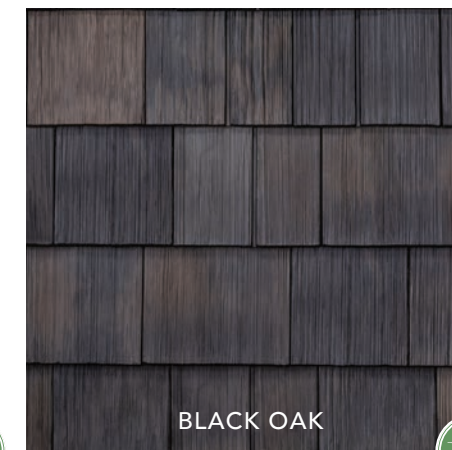

THE COLOR YOU LOVE *for a lifetime*

DaVinci tiles are made of virgin resins fortified with state-of-the-art UV stabilizers. The color you pick is the color you keep.

*With DaVinci, you've got
artistry and genius on your side.*

DaVinci's Hand-Split Siding provides the craftsmanship and authenticity of natural, hand-split cedar with the advantages of color stability and a lifetime warranty. Our versatile design guarantees you can meet your vision.

As our name implies, our ability to blend colors and create drama is unparalleled.

AGED CEDAR

BLACK OAK

MOSSY CEDAR

SLATE BLUE

**IF YOU'RE LOOKING
FOR FLAWLESS
REPLICATION AND
TIMELESS BEAUTY,
DAVINCI SIDING IS
YOUR PERFECT MATCH.**