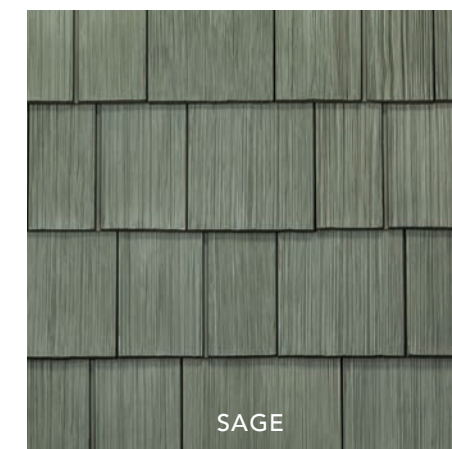

Introducing DAVINCI HAND-SPLIT SHAKE SIDING

The anticipation is over—DaVinci now offers Hand-Split Siding. The tile molds are created from authentic cedar shake, giving any home the beauty of real cedar without ongoing maintenance. With DaVinci, you can achieve your aesthetic goals top to bottom.

ENGINEERED TO LOOK BETTER, LONGER.

*Hand-Split Shake
vs. Natural Shake*

DaVinci Hand-Split Shake Siding gives you the look you love with superior durability for a lifetime. The attributes of authentic cedar disappear over time, whereas our siding tiles are resistant to mold, algae, fire, pests, impact, and salt air. By bringing 20 years of proven performance to a new exterior application, we've engineered siding that stands up to whatever your home may endure. Unlike real wood, Hand-Split Shake Siding does not curl, cup, or split; it is easy to install and never requires painting. When you demand the beauty of authentic wood but require effortless upkeep, DaVinci is on your side.

THE COLOR YOU LOVE *for a lifetime*

DaVinci tiles are made of virgin resins fortified with state-of-the-art UV stabilizers. The color you pick is the color you keep.

*With DaVinci, you've got
artistry and genius on your side.*

DaVinci's Hand-Split Siding provides the craftsmanship and authenticity of natural, hand-split cedar with the advantages of color stability and a lifetime warranty. Our versatile design guarantees you can meet your vision.

As our name implies, our ability to blend colors and create drama is unparalleled.

**IF YOU'RE LOOKING
FOR FLAWLESS
REPLICATION AND
TIMELESS BEAUTY,
DAVINCI SIDING IS
YOUR PERFECT MATCH.**

SAGE

NATURE CRAFTED COLLECTION™