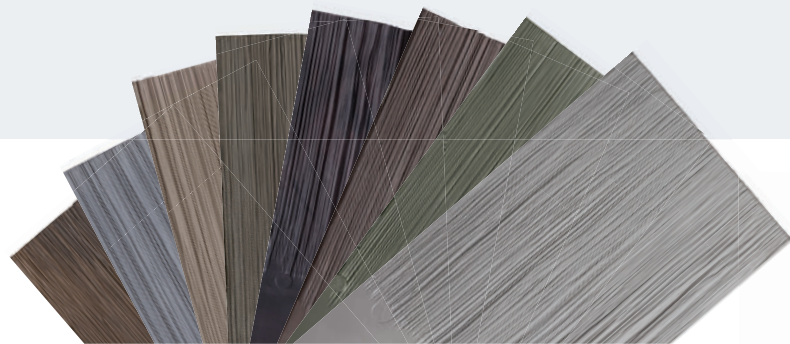

MLDVHSSIBRO - 2/2020

HAND-SPLIT SHAKE SIDING

Expanding the legacy of beauty...

Introducing DAVINCI HAND-SPLIT SHAKE SIDING

The anticipation is over—DaVinci now offers Hand-Split Siding. The tile molds are created from authentic cedar shake, giving any home the beauty of real cedar without ongoing maintenance. With DaVinci, you can achieve your aesthetic goals top to bottom.

ENGINEERED TO LOOK BETTER, LONGER.

*Hand-Split Shake
vs. Natural Shake*

DaVinci Hand-Split Shake Siding gives you the look you love with superior durability for a lifetime. The attributes of authentic cedar disappear over time, whereas our siding tiles are resistant to mold, algae, fire, pests, impact, and salt air. By bringing 20 years of proven performance to a new exterior application, we've engineered siding that stands up to whatever your home may endure. Unlike real wood, Hand-Split Shake Siding does not curl, cup, or split; it is easy to install and never requires painting. When you demand the beauty of authentic wood but require effortless upkeep, DaVinci is on your side.

DaVinci's Hand-Split Siding provides the craftsmanship and authenticity of natural, hand-split cedar with the advantages of color stability and a lifetime warranty. Our versatile design guarantees you can meet your vision.

As our name implies, our ability to blend colors and create drama is unparalleled.

AGED CEDAR

BLACK OAK

MOSSY CEDAR

SLATE BLUE

**IF YOU'RE LOOKING
FOR FLAWLESS
REPLICATION AND
TIMELESS BEAUTY,
DAVINCI SIDING IS
YOUR PERFECT MATCH.**