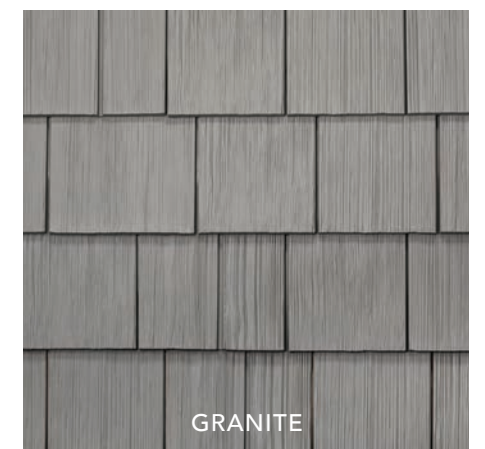

WHAT'S BEHIND THE BEAUTY IS

Genius

DaVinci Hand-Split Shake Siding ensures that your home can withstand whatever elements test its durability and beauty. Every region of North America presents challenges—Mother Nature's fury is universal. With the damaging effects of sun, hail, gale-force winds, and freeze and thaw cycles, the siding of your home goes through a high amount of strain. The real genius of DaVinci lies in its ability to provide lasting beauty and be a constant source of pride. Our finished, individually-applied tiles endure exquisitely in any climate. Our roofing materials have been tested and trusted for years—and now you can give the rest of your home the same long-lasting elegance.

DaVinci's Hand-Split Siding provides the craftsmanship and authenticity of natural, hand-split cedar with the advantages of color stability and a lifetime warranty. Our versatile design guarantees you can meet your vision.

As our name implies, our ability to blend colors and create drama is unparalleled.

AGED CEDAR

BLACK OAK

MOSSY CEDAR

SLATE BLUE

**IF YOU'RE LOOKING
FOR FLAWLESS
REPLICATION AND
TIMELESS BEAUTY,
DAVINCI SIDING IS
YOUR PERFECT MATCH.**

TAUPE

BARK

SAGE

GRANITE

NATURE CRAFTED COLLECTION™

Our advanced technology simulates the warmth of a patina with nature-inspired colors while retaining beauty and artistry for decades.