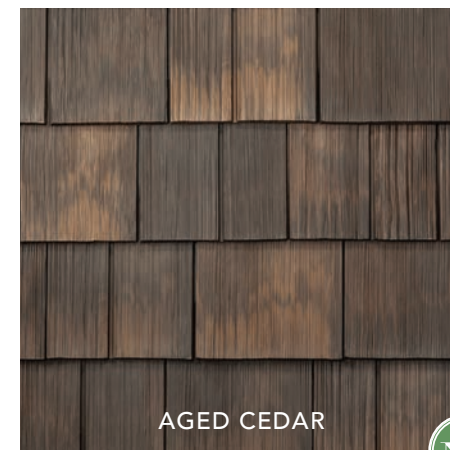

MLDVHSSIBRO - 2/2020

HAND-SPLIT SHAKE SIDING

Expanding the legacy of beauty...

Introducing DAVINCI HAND-SPLIT SHAKE SIDING

The anticipation is over—DaVinci now offers Hand-Split Siding. The tile molds are created from authentic cedar shake, giving any home the beauty of real cedar without ongoing maintenance. With DaVinci, you can achieve your aesthetic goals top to bottom.

ENGINEERED TO LOOK BETTER, LONGER.

*Hand-Split Shake
vs. Natural Shake*

DaVinci Hand-Split Shake Siding gives you the look you love with superior durability for a lifetime. The attributes of authentic cedar disappear over time, whereas our siding tiles are resistant to mold, algae, fire, pests, impact, and salt air. By bringing 20 years of proven performance to a new exterior application, we've engineered siding that stands up to whatever your home may endure. Unlike real wood, Hand-Split Shake Siding does not curl, cup, or split; it is easy to install and never requires painting. When you demand the beauty of authentic wood but require effortless upkeep, DaVinci is on your side.

DaVinci's Hand-Split Siding provides the craftsmanship and authenticity of natural, hand-split cedar with the advantages of color stability and a lifetime warranty. Our versatile design guarantees you can meet your vision.

As our name implies, our ability to blend colors and create drama is unparalleled.

AGED CEDAR

BLACK OAK

MOSSY CEDAR

SLATE BLUE

**IF YOU'RE LOOKING
FOR FLAWLESS
REPLICATION AND
TIMELESS BEAUTY,
DAVINCI SIDING IS
YOUR PERFECT MATCH.**