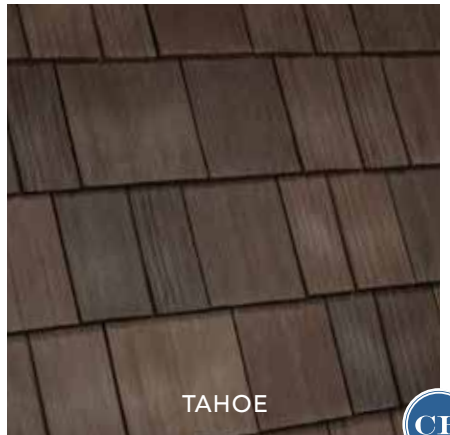

THE ONLY LIMIT IS YOUR *imagination*

Nobody offers more options for your home than DaVinci. Whether you're looking for a single color or one of our expertly-crafted color blends, DaVinci Select Shake will bring your aesthetic vision to life. Our shake tiles come in 8" and 10" widths. The 10" pieces have a simulated keyway to give the look of 4" and 6" shake to create a multi-width appearance. With DaVinci, you can make your dream home a reality.

New

TIMBER BLACK

AGED CEDAR

BLACK OAK

MOSSY CEDAR

MOUNTAIN

TAHOE

CHESAPEAKE