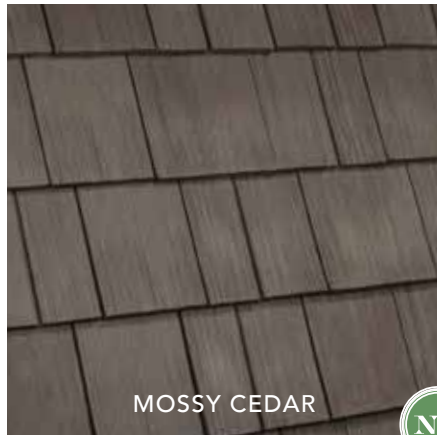

THE ONLY LIMIT IS YOUR *imagination*

Nobody offers more options for your home than DaVinci. Whether you're looking for a single color or one of our expertly-crafted color blends, DaVinci Select Shake will bring your aesthetic vision to life. Our shake tiles come in 8" and 10" widths. The 10" pieces have a simulated keyway to give the look of 4" and 6" shake to create a multi-width appearance. With DaVinci, you can make your dream home a reality.

New

TIMBER BLACK

AGED CEDAR

BLACK OAK

MOSSY CEDAR

MOUNTAIN

TAHOE

CHESAPEAKE

AUTUMN

WEATHERED GRAY

A ROOF DOESN'T GET ANY BETTER THAN

DaVinci

When it comes to roofing materials, you've got plenty of options...and none better than a DaVinci composite roof. DaVinci composite roofing tiles blend state-of-the-art materials with an artist's touch. You won't find a better looking or better performing roof an any price.