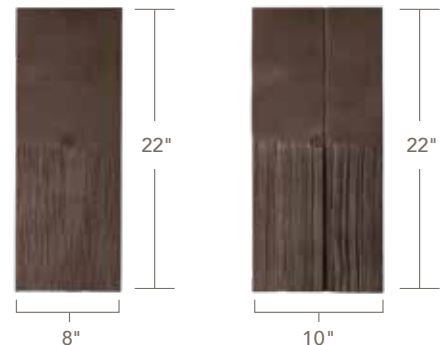

Introducing DAVINCI SELECT SHAKE

DaVinci Select Shake molds are created from authentic cedar shake, giving your home the beauty of real cedar without the ongoing maintenance and upkeep. With our wide range of profiles, there's nothing holding you back from your dream home.

DAVINCI JUST MADE A GREAT THING *greater*

With the DaVinci reputation of durability and effortless upkeep, our Select Shake tiles imitate authentic cedar shake better than any product on the market. DaVinci Select Shake molds are taken from real wood profiles, making them perfect for projects where a traditional cedar look is desired. DaVinci doesn't stop at beauty—the product design of our Select Shake allows for faster installation and will withstand whatever Mother Nature brings to the exterior of your home. When you're looking for the beauty of real cedar shake with the lasting elegance of DaVinci, our Select Shake has your home covered.

THE ONLY LIMIT IS YOUR *imagination*

Nobody offers more options for your home than DaVinci. Whether you're looking for a single color or one of our expertly-crafted color blends, DaVinci Select Shake will bring your aesthetic vision to life. Our shake tiles come in 8" and 10" widths. The 10" pieces have a simulated keyway to give the look of 4" and 6" shake to create a multi-width appearance. With DaVinci, you can make your dream home a reality.

DaVinci Select Shake is created from authentic wood profiles, making it the most realistic roofing product on the market.

Get the warmth of a patina while retaining beauty for decades.

DaVinci Select Shake

WIDTHS	THICKNESS AT BUTT	WEIGHT/SQUARE
8", 10"	5/8"	10" (284 lbs), 9" (316 lbs)
<i>Can be installed at 9" or 10" exposure.</i>