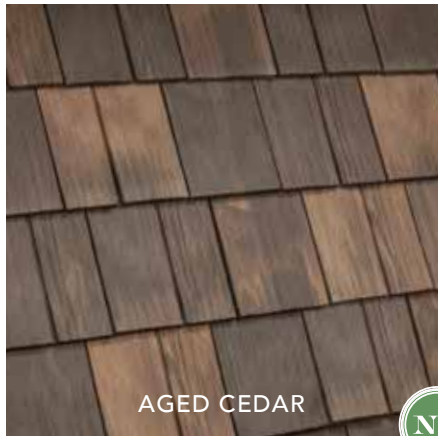

THE ONLY LIMIT IS YOUR *imagination*

Nobody offers more options for your home than DaVinci. Whether you're looking for a single color or one of our expertly-crafted color blends, DaVinci Select Shake will bring your aesthetic vision to life. Our shake tiles come in 8" and 10" widths. The 10" pieces have a simulated keyway to give the look of 4" and 6" shake to create a multi-width appearance. With DaVinci, you can make your dream home a reality.

DaVinci Select Shake is created from authentic wood profiles, making it the most realistic roofing product on the market.

Get the warmth of a patina while retaining beauty for decades.

DaVinci Select Shake

WIDTHS	THICKNESS AT BUTT	WEIGHT/SQUARE
8", 10"	5/8"	10" (284 lbs), 9" (316 lbs)
<i>Can be installed at 9" or 10" exposure.</i>		

New

BLONDE CEDAR

*The beauty of natural shake...
but ours is for keeps.*

DaVinci's Select Shake provides the craftsmanship and authenticity of natural, hand-split cedar shake with the advantages of color stability and a lifetime warranty. Meet your vision and make your dream home a reality with our versatile design.

New

TIMBER BLACK

AGED CEDAR

BLACK OAK

MOSSY CEDAR

MOUNTAIN

TAHOE

CHESAPEAKE